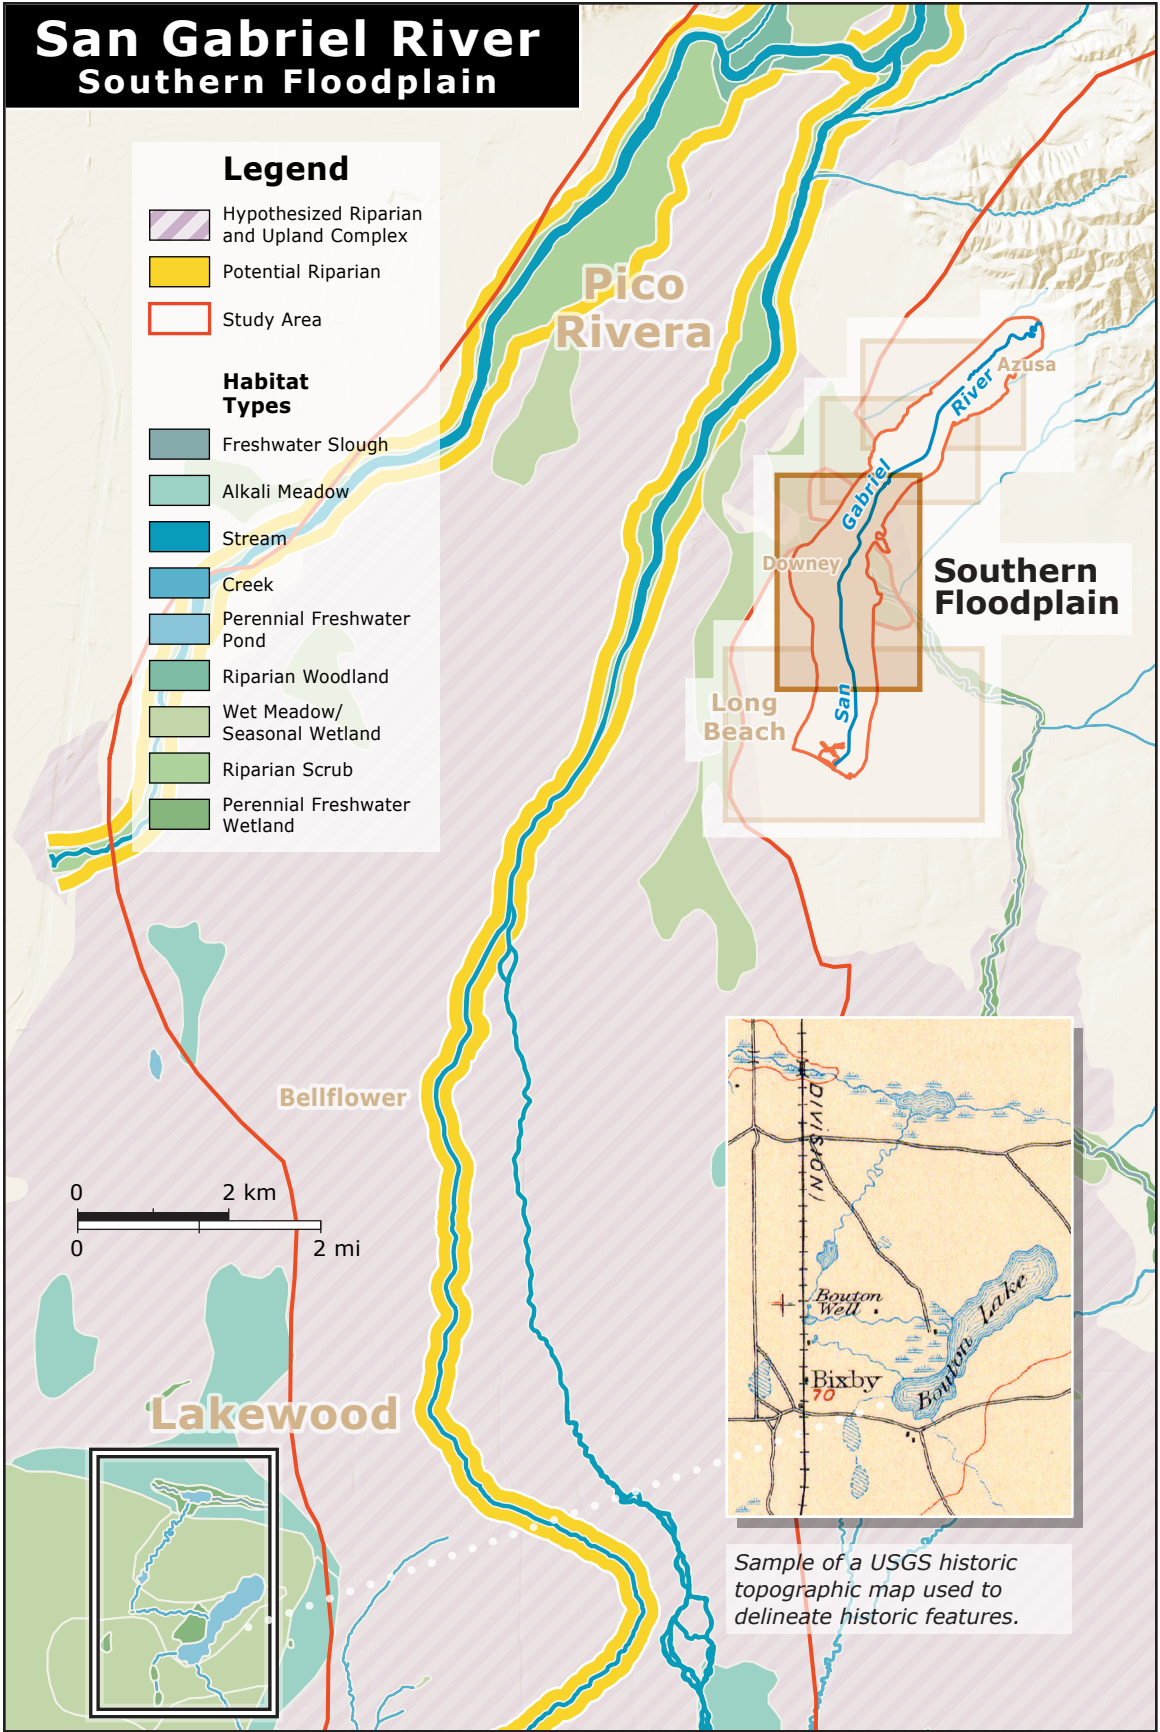

San Gabriel River Southern Floodplain

Legend

-  Hypothesized Riparian and Upland Complex
-  Potential Riparian
-  Study Area

Habitat Types

-  Freshwater Slough
-  Alkali Meadow
-  Stream
-  Creek
-  Perennial Freshwater Pond
-  Riparian Woodland
-  Wet Meadow/ Seasonal Wetland
-  Riparian Scrub
-  Perennial Freshwater Wetland

Sample of a USGS historic topographic map used to delineate historic features.